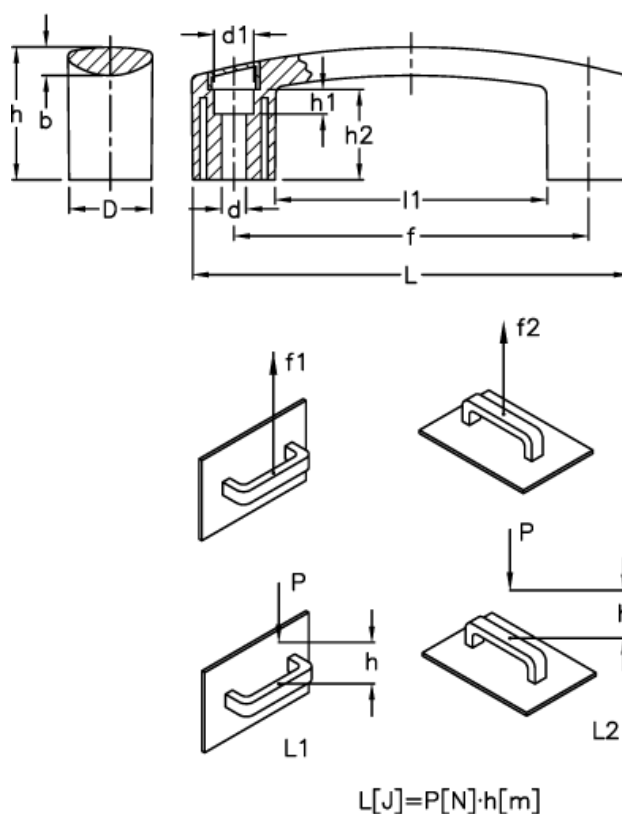

# Data Sheet

Article number: 23051532111

Description: E+G Bridge handle  
EBP.140-8-SAN-C1, Black

## Measures

b	= 8.5	h1	= 8.5
d	= 8.5	h2	= 26.5
D	= 26.0	L	= 144.0
d1	= 13.5	l1	= 92.0
f	= 117 +/-0,5	L1 (J)	= 10
F1 (N)	= 2700	L2 (J)	= 4
F2 (N)	= 1800		
h	= 39		